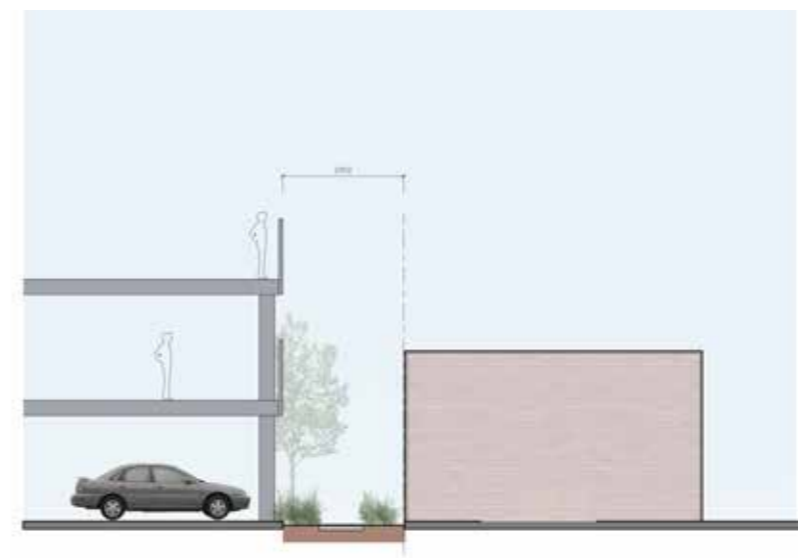

2.2 | Ambulance Bay - Perspectives

1 - Perspective 1

2 - Perspective 2

Existing site photo

Typical Melbourne Polytechnic Horticultural Display

'Fence Connectors' allow display walls to be easily assembled and disassembled to move material in and out of the horticultural display areas

Existing Site photo

2.3 | Site Sections

Section A

Section B

Section C

Section D

3.0 | Materials - Multi-deck Carpark

- 1 Plain concrete pathways
- 2 Decomposed granite pathways to plant library around existing trees
- 3 Bench seats to DDA standard
- 4 Feature Pots and Plants to Carpark Foyer
- 5 Turf - to any areas requiring to be made good
- 6 River pebbles to rain garden and swale where required