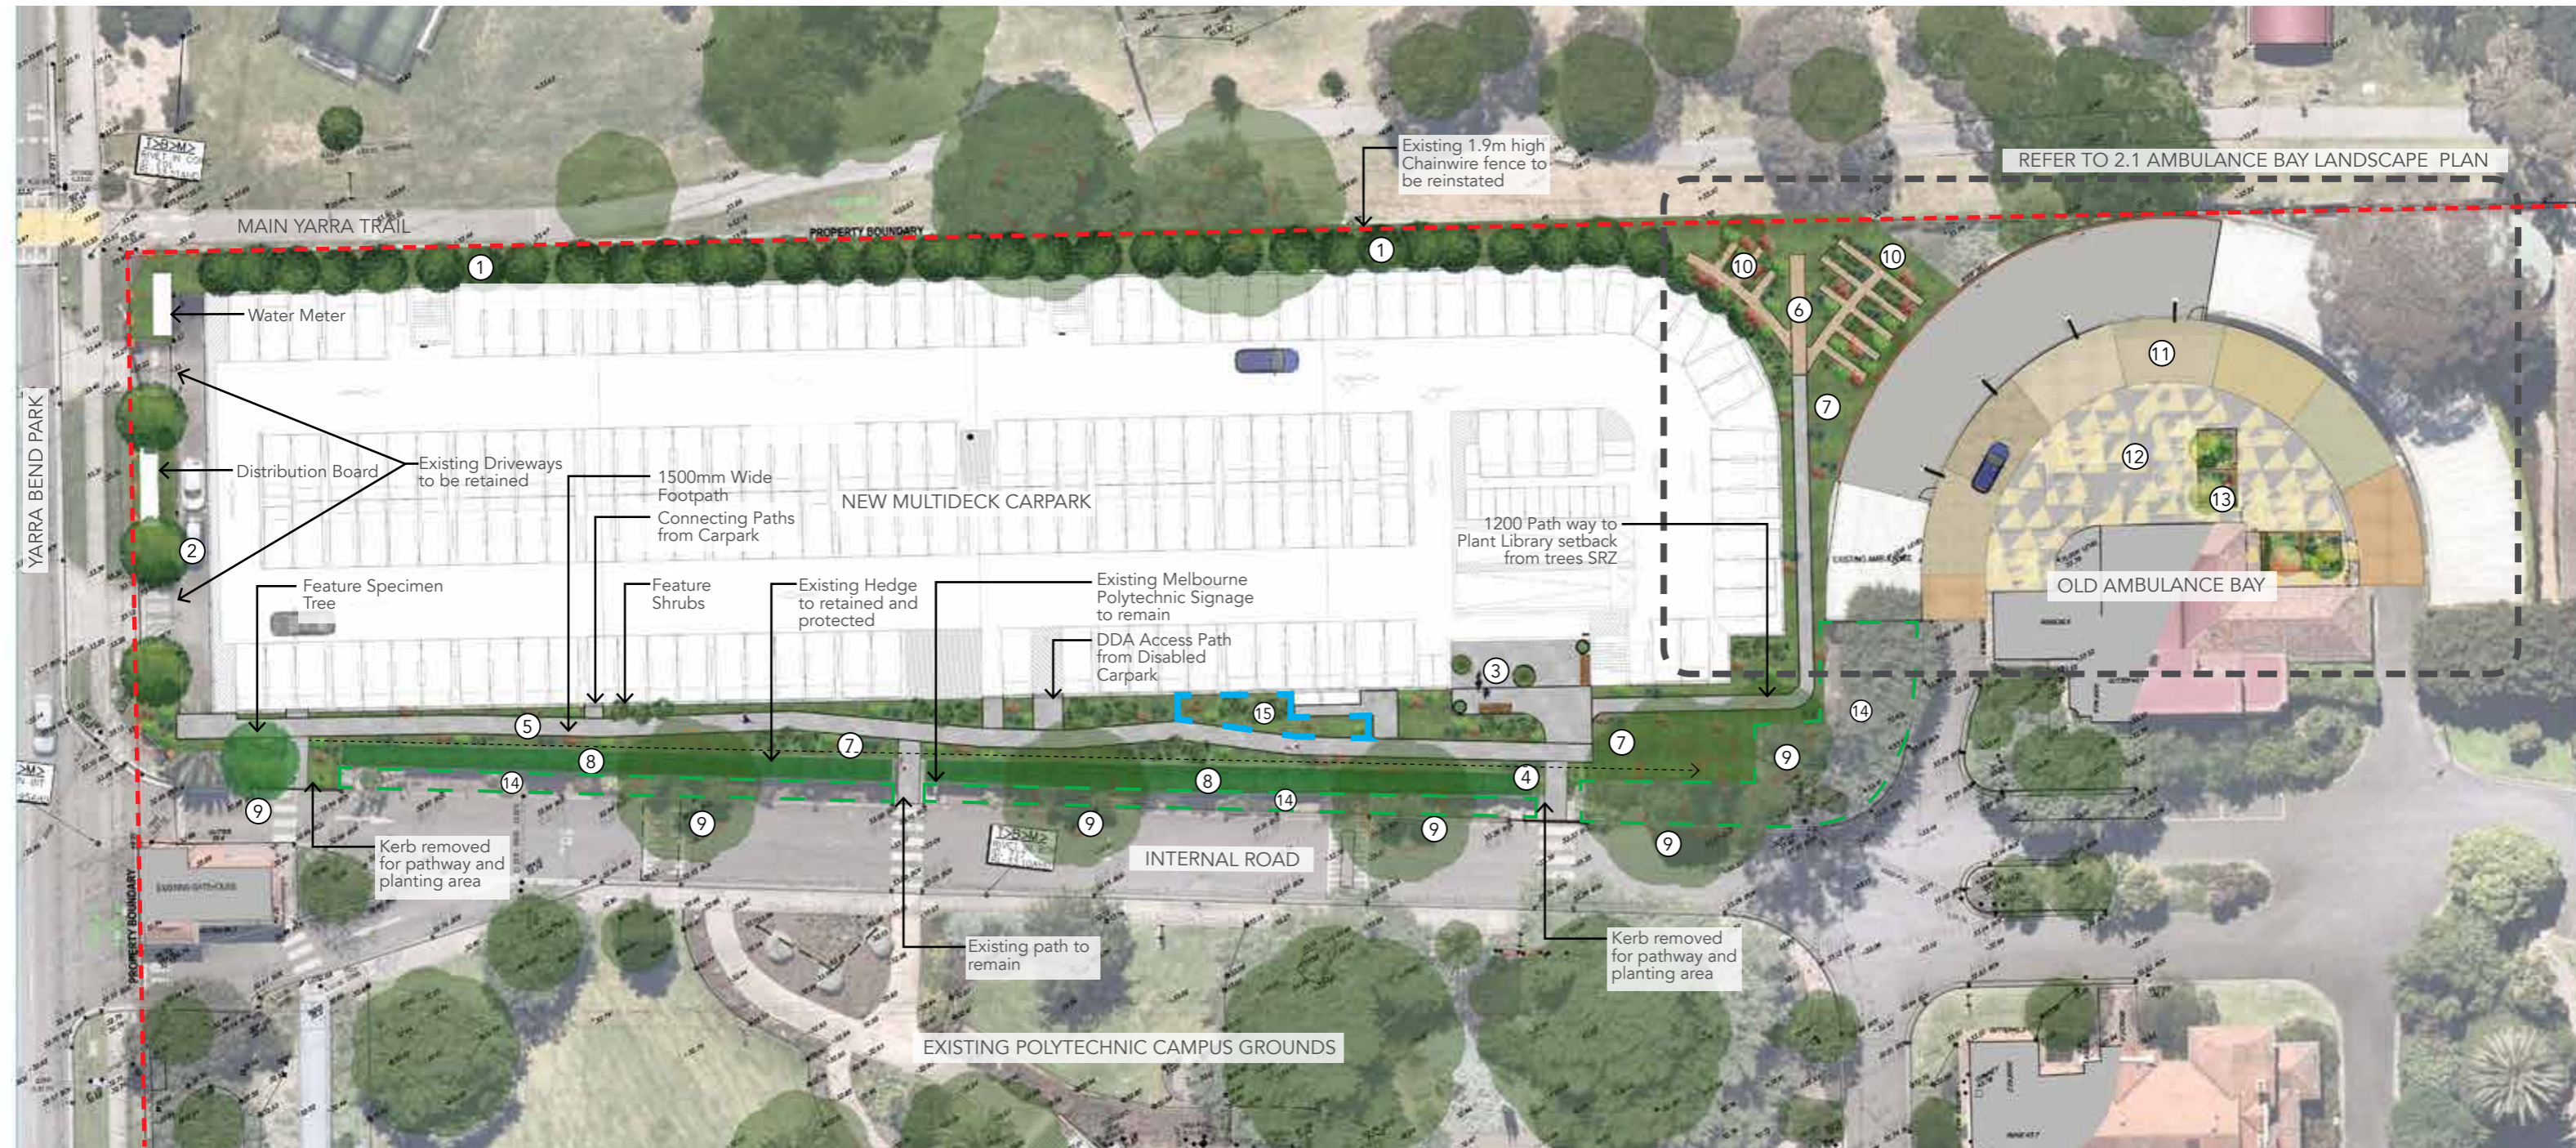

GB-LANDSCAPE

Thomas Embling Hospital Expansion

Multi-deck Carpark Melbourne Polytechnic

LANDSCAPE DESIGN
Schematic Design Report

29 April 2024
2664

0.0 Contents & Revisions

CONTENTS

- 1.0 Existing Conditions Plan
- 2.0 Landscape Plan
 - 2.1 Ambulance Bay Landscape Plan
 - 2.2 Ambulance Bay Perspectives
 - 2.3 Site Sections
- 3.0 Materials - Multi-Deck Carpark
 - 3.1 Materials - Ambulance Bay
- 4.0 Plant Palette

1.0 | Existing Conditions Plan

2.0 | Landscape Plan

Legend

- | | | | | |
|---|---------------------------|---------------------------|---------------------------|---|
| ① Proposed New Cypress Trees as Buffer Planting | ④ Swale to Existing Pits | ⑦ Planting Area | ⑩ Plant Library | ⑬ Student Display Planters |
| ② Proposed Trees to Frontage | ⑤ Concrete Path | ⑧ Existing Heritage Shrub | ⑪ Pavers Library | ⑭ Existing Planting, Kerb, Signage and Light Poles retained and protected |
| ③ Feature Pot Plants and Seating | ⑥ Decomposed Granite Path | ⑨ Feature Specimen Tree | ⑫ Painted Asphalt Surface | ⑮ Rain Garden - 62m ² |

MDCP Site Area Percentage of Impermeable Surfaces - 81%

2.1 | Ambulance Bay Landscape Plan

Legend

- ① Pavers Library
- ② Plant Library
- ③ New Roller Doors with Historic Imagery
- ④ Horticulture Display Gallery
- ⑤ Applied Pattern Student Zone
- ⑥ Student Work Space
- ⑦ Existing Car-Parking/Work Space
- ⑧ New Carpark Building
- ⑨ Deco Gravel Path for Low Impact
- ⑩ 1200 wide Concrete Path

2.2 | Ambulance Bay - Perspectives

1 - Perspective 1

2 - Perspective 2

Existing site photo

Typical Melbourne Polytechnic Horticultural Display

'Fence Connectors' allow display walls to be easily assembled and disassembled to move material in and out of the horticultural display areas