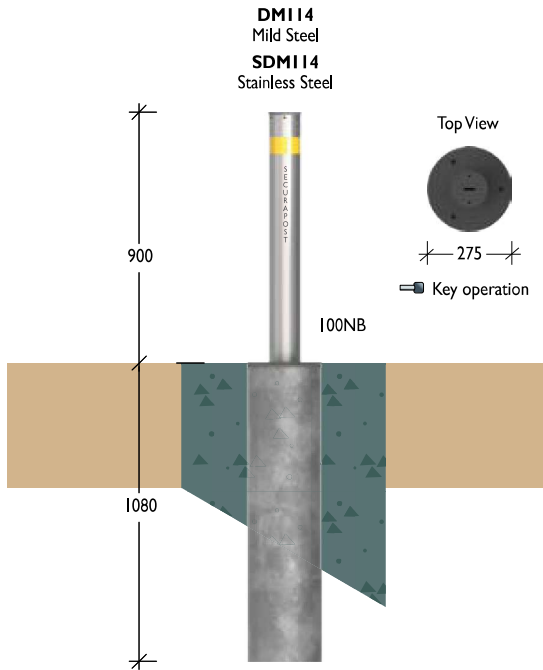

Architectural Range > Stainless Steel

Slimline 80NB

Material 80NB (88.9) x 3.05 / 5.49 / 7.62mm Grade 304 stainless steel pipe
Finish Linished or electro-polished

Slimline bollards are the most popular and widely-used architectural bollards in Australia.

Retractable Range > VAC > Products

Manual

Material 100NB (Ø114) x 3.0mm Pipe
Finish Mild steel Powdercoated in a range of colours
 Stainless steel Linished

Installation

Leda boasts unrivalled service, advice and technical support and can assist in the installation process by:

Whatever the option, Leda has the expertise.

Maintenance

Leda preventative maintenance programs are recommended for all Leda retractable bollards.

Semi Automatic

Material 100NB x 6.0mm Pipe / Ø114 x 5.0mm Grade 304 stainless steel pipe
 150NB x 7.0mm Pipe / Ø168 x 6.0mm Grade 304 stainless steel pipe
 200NB x 6.0mm Pipe / Ø220 x 5.0mm Grade 304 stainless steel pipe
Finish Mild steel Powdercoated in a range of colours
 Stainless steel Linished