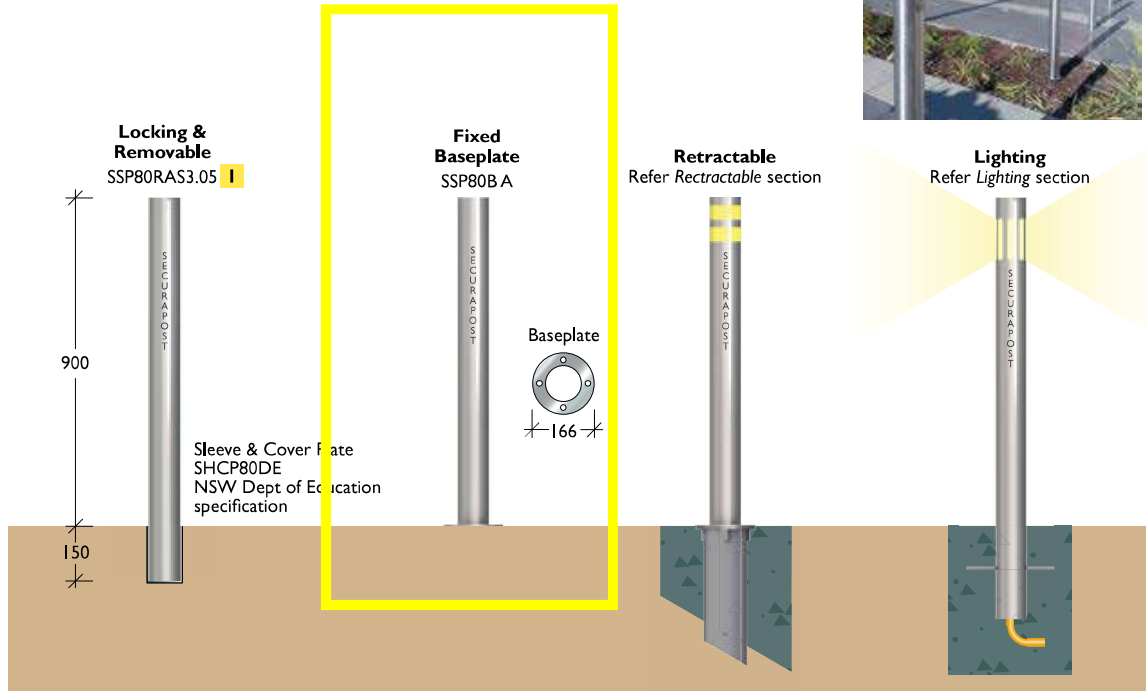

Architectural Range > Stainless Steel

Slimline 80NB

Material 80NB (88.9) x 3.05 / 5.49 / 7.62mm Grade 304 stainless steel pipe
Finish Linished or electro-polished

Slimline bollards are the most popular and widely-used architectural bollards in Australia.

Retractable Range > VAC > Products

Manual

Material 100NB (Ø114) x 3.0mm Pipe
Finish Mild steel Powdercoated in a range of colours
 Stainless steel Linished

Installation

Leda boasts unrivalled service, advice and technical support and can assist in the installation process by:

Whatever the option, Leda has the expertise.

Maintenance

Leda preventative maintenance programs are recommended for all Leda retractable bollards.

Semi Automatic

Material 100NB x 6.0mm Pipe / Ø114 x 5.0mm Grade 304 stainless steel pipe
 150NB x 7.0mm Pipe / Ø168 x 6.0mm Grade 304 stainless steel pipe
 200NB x 6.0mm Pipe / Ø220 x 5.0mm Grade 304 stainless steel pipe
Finish Mild steel Powdercoated in a range of colours
 Stainless steel Linished