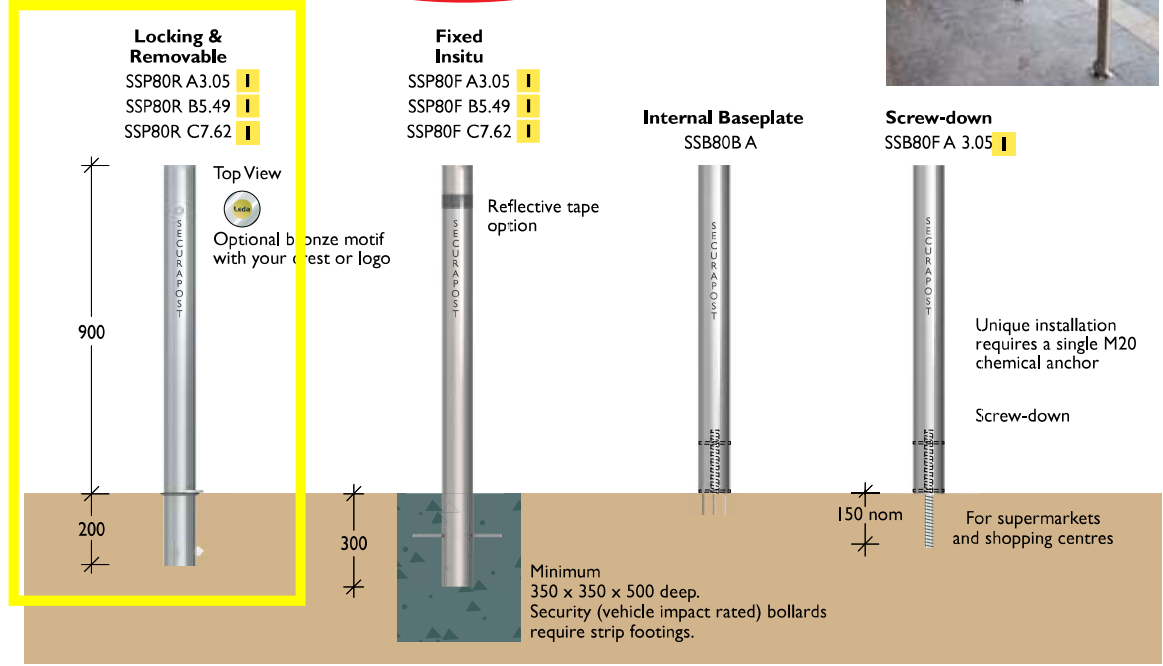

Architectural Range > Stainless Steel

Slimline 80NB

Material 80NB (88.9) x 3.05 / 5.49 / 7.62mm Grade 304 stainless steel pipe
Finish Linished or electro-polished

Slimline bollards are the most popular and widely-used architectural bollards in Australia.

Retractable Range > VAC > Products

Manual

Material 100NB (Ø114) x 3.0mm Pipe
Finish Mild steel Powdercoated in a range of colours
 Stainless steel Linished

Installation

Leda boasts unrivalled service, advice and technical support and can assist in the installation process by:

Whatever the option, Leda has the expertise.

Maintenance

Leda preventative maintenance programs are recommended for all Leda retractable bollards.

Semi Automatic

Material 100NB x 6.0mm Pipe / Ø114 x 5.0mm Grade 304 stainless steel pipe
 150NB x 7.0mm Pipe / Ø168 x 6.0mm Grade 304 stainless steel pipe
 200NB x 6.0mm Pipe / Ø220 x 5.0mm Grade 304 stainless steel pipe
Finish Mild steel Powdercoated in a range of colours
 Stainless steel Linished