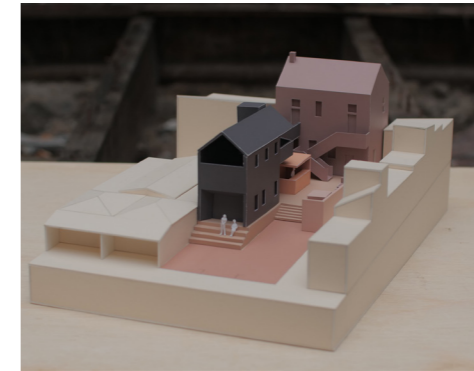

LA MAMA THEATRE

+ RAISED COURTYARD

+ FENCE

+ PLATFORM LIFT

+ BOX OFFICE & TOILETS

+ LIFT, ADMIN & REHEARSAL SPACES

+ RAISED PLANTER SEATS

VIEW FROM FARADAY STREET

AERIAL VIEW FROM NORTH

AERIAL VIEW FROM SOUTH WEST

NOTE: This is a massing model only, it does not attempt to reflect the detail of the proposal. The colours are not intended to represent the existing or proposed materials and are intended only to make legible the key elements of the proposal.

LA MAMA THEATRE - MASSING MODEL
8th MAY 2019
PHOTOGRAPHS BY COBIE ORGER
MODEL MADE BY ELOISE KENT & NICOLA LEONG