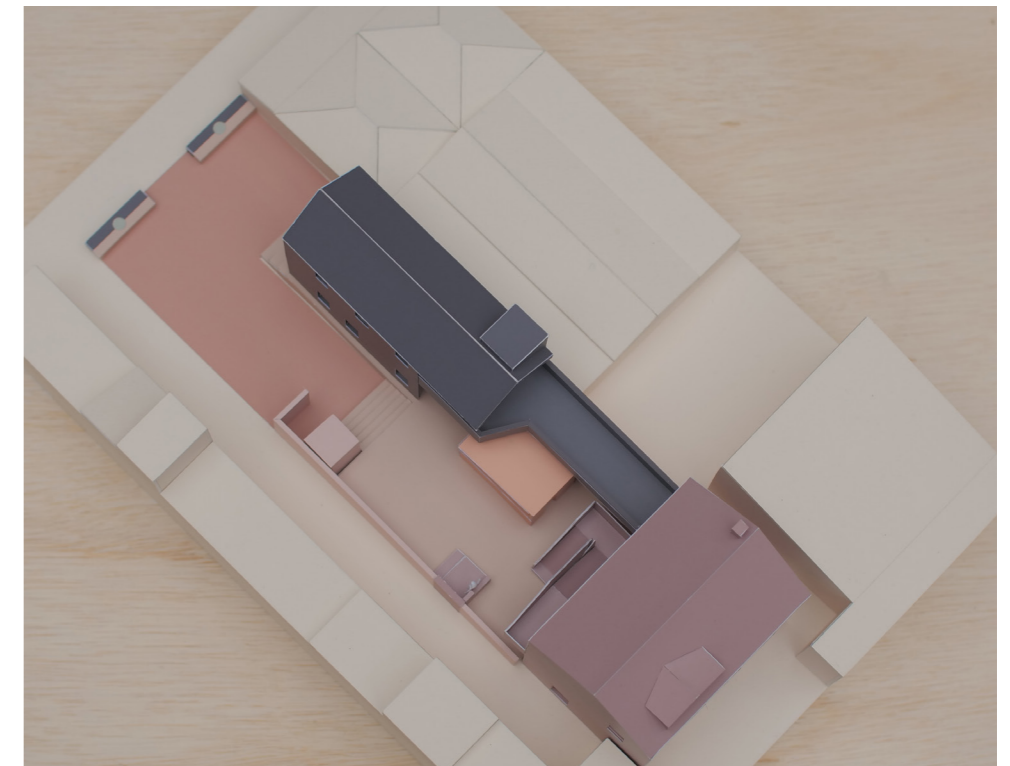

LA MAMA THEATRE

+ RAISED COURTYARD

+ FENCE

+ PLATFORM LIFT

+ BOX OFFICE & TOILETS

+ LIFT, ADMIN & REHEARSAL SPACES

+ RAISED PLANTER SEATS

VIEW FROM FARADAY STREET

AERIAL VIEW FROM NORTH

AERIAL VIEW FROM SOUTH WEST

NOTE: This is a massing model only, it does not attempt to reflect the detail of the proposal. The colours are not intended to represent the existing or proposed materials and are intended only to make legible the key elements of the proposal.

LA MAMA THEATRE - MASSING MODEL
8th MAY 2019
PHOTOGRAPHS BY COBIE ORGER
MODEL MADE BY ELOISE KENT & NICOLA LEONG