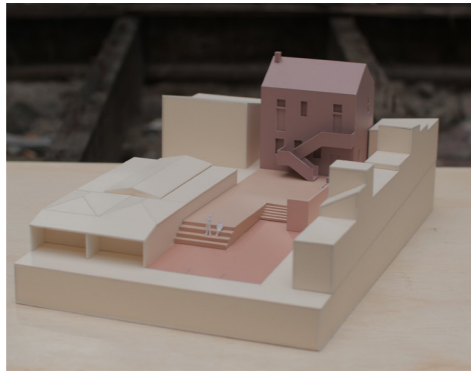

LA MAMA THEATRE

+ RAISED COURTYARD

+ FENCE

+ PLATFORM LIFT

+ BOX OFFICE & TOILETS

+ LIFT, ADMIN & REHEARSAL SPACES

+ RAISED PLANTER SEATS

VIEW FROM FARADAY STREET

AERIAL VIEW FROM NORTH

AERIAL VIEW FROM SOUTH WEST

NOTE: This is a massing model only, it does not attempt to reflect the detail of the proposal. The colours are not intended to represent the existing or proposed materials and are intended only to make legible the key elements of the proposal.

LA MAMA THEATRE - MASSING MODEL
8th MAY 2019
PHOTOGRAPHS BY COBIE ORGER
MODEL MADE BY ELOISE KENT & NICOLA LEONG