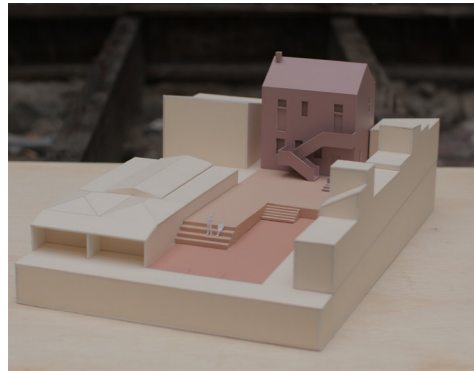

LA MAMA THEATRE

+ RAISED COURTYARD

+ FENCE

+ PLATFORM LIFT

+ BOX OFFICE & TOILETS

+ LIFT, ADMIN & REHEARSAL SPACES

+ RAISED PLANTER SEATS

VIEW FROM FARADAY STREET

AERIAL VIEW FROM NORTH

AERIAL VIEW FROM SOUTH WEST

NOTE: This is a massing model only, it does not attempt to reflect the detail of the proposal. The colours are not intended to represent the existing or proposed materials and are intended only to make legible the key elements of the proposal.

LA MAMA THEATRE - MASSING MODEL
8th MAY 2019
PHOTOGRAPHS BY COBIE ORGER
MODEL MADE BY ELOISE KENT & NICOLA LEONG